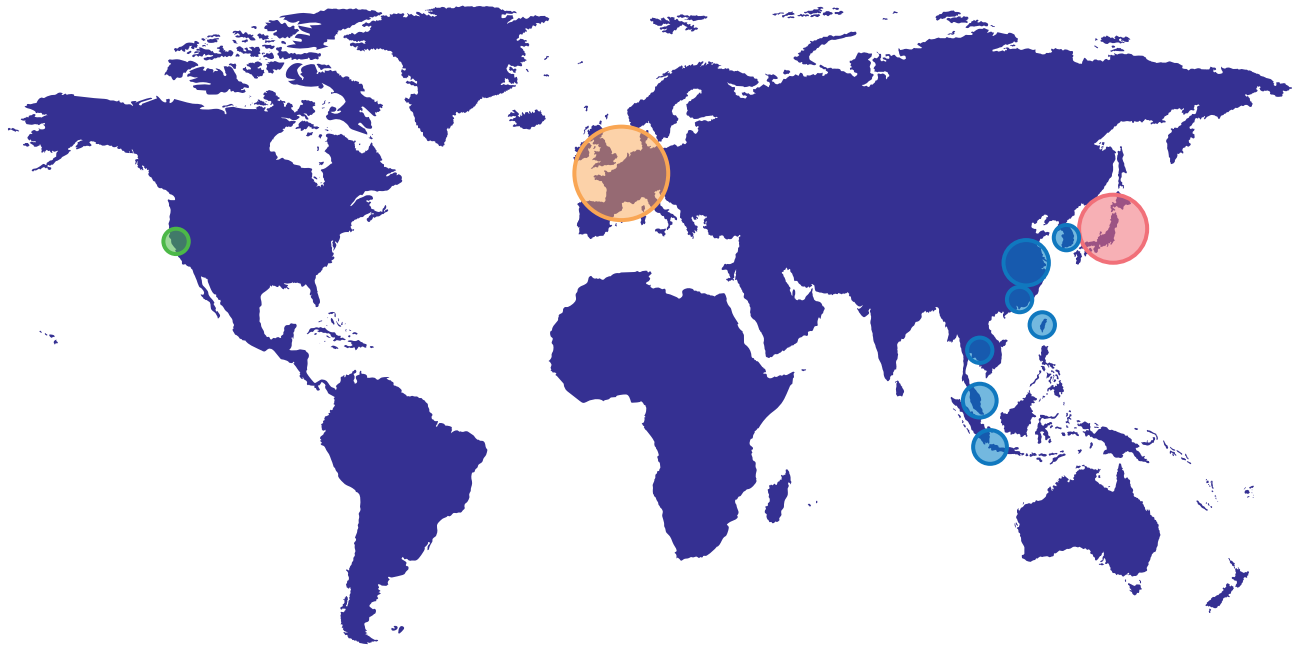

COUNTRY	CITY/TOWN	COMPANY NAME	TELEPHONE
Japan	Tokyo	Sumitomo Electric Industries, Ltd.	81-3-6406-2724
	Osaka		81-6-6220-4480
	Nagoya		81-52-589-3851
U.K	Swansea	SEI Interconnect Products (Europe), Ltd. (SEPE)	44-1792-487290
France	Evry Cedex		33-169-11-13-80
Germany	Norderstedt		49-40-526-501-60
Italy	Como		39-031-526833
Singapore	Singapore	Sumitomo Electric Asia Pacific Pte. Ltd. (SEAP)	65-6261-3388
Thailand	Bangkok	Sumitomo Electric (Thailand) Ltd. (SET)	66-2-260-7231-5
Malaysia	Kuala Lumpur	Sumitomo Electric Interconnect Products (M) Sdn. Bhd.	60-3-8948-8418
Hong Kong	Hong Kong	Sumitomo Electric Interconnect Products (Hong Kong) Ltd. (SEPH)	852-2805-6777
Taiwan	Taipei		886-2-2325-2588
China	Shenzhen	Sumitomo Electric (Shanghai) Electronics, Ltd. (SSE)	86-755-8278-6655
	Shanghai		86-21-5048-1064
	Beijing		86-010-6581-6959
Korea	Seoul	Sumitomo Electric (Korea) Electronics, Ltd. (SEKEL)	82-2-3453-4511
U.S.A	San Jose	Sumitomo Electric USA, Inc.	1-310-782-0227

Please Visit our
Thunderbolt™
Website

Scan to Enquire